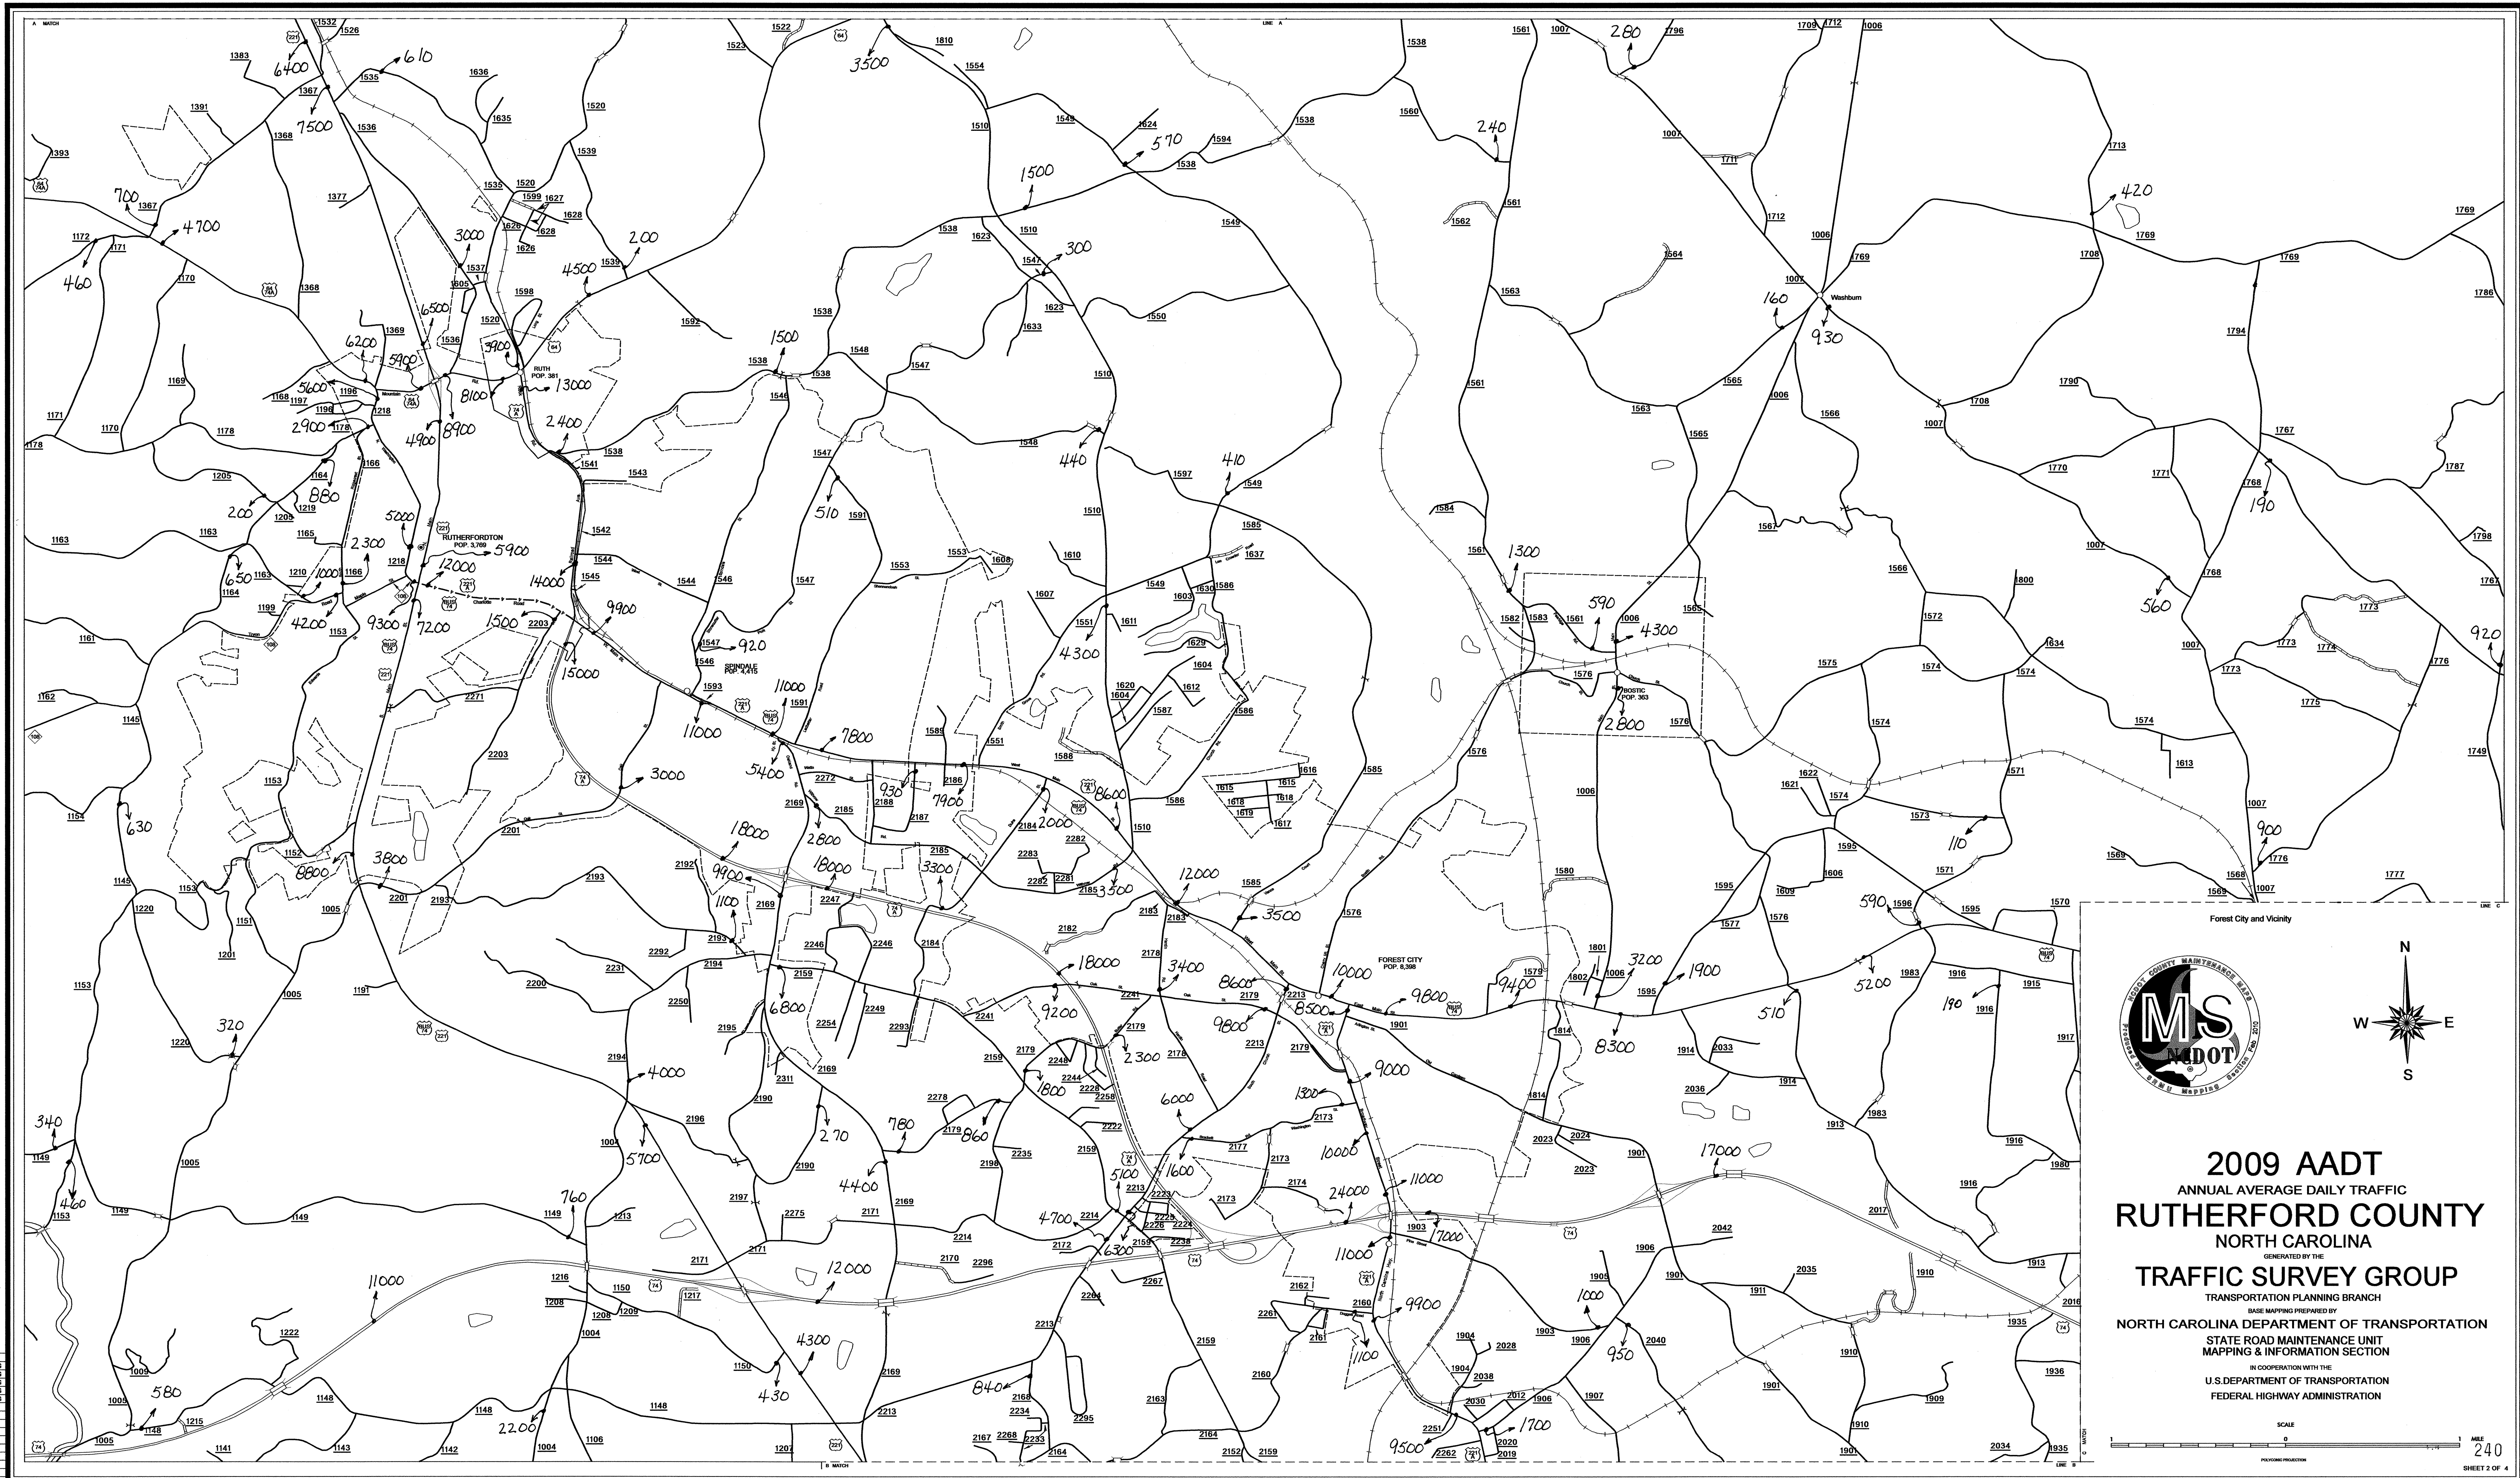

REVISION
8/23/07 MG
6/12/08 MG
10/08/08 MG
1/14/09 MG
2/24/09 MG

2009 AADT
ANNUAL AVERAGE DAILY TRAFFIC
RUTHERFORD COUNTY
NORTH CAROLINA
GENERATED BY THE
TRAFFIC SURVEY GROUP
TRANSPORTATION PLANNING BRANCH
BASE MAP PREPARED BY
NORTH CAROLINA DEPARTMENT OF TRANSPORTATION
STATE ROAD MAINTENANCE UNIT
MAPPING & INFORMATION SECTION
IN COOPERATION WITH THE
U.S. DEPARTMENT OF TRANSPORTATION
FEDERAL HIGHWAY ADMINISTRATION