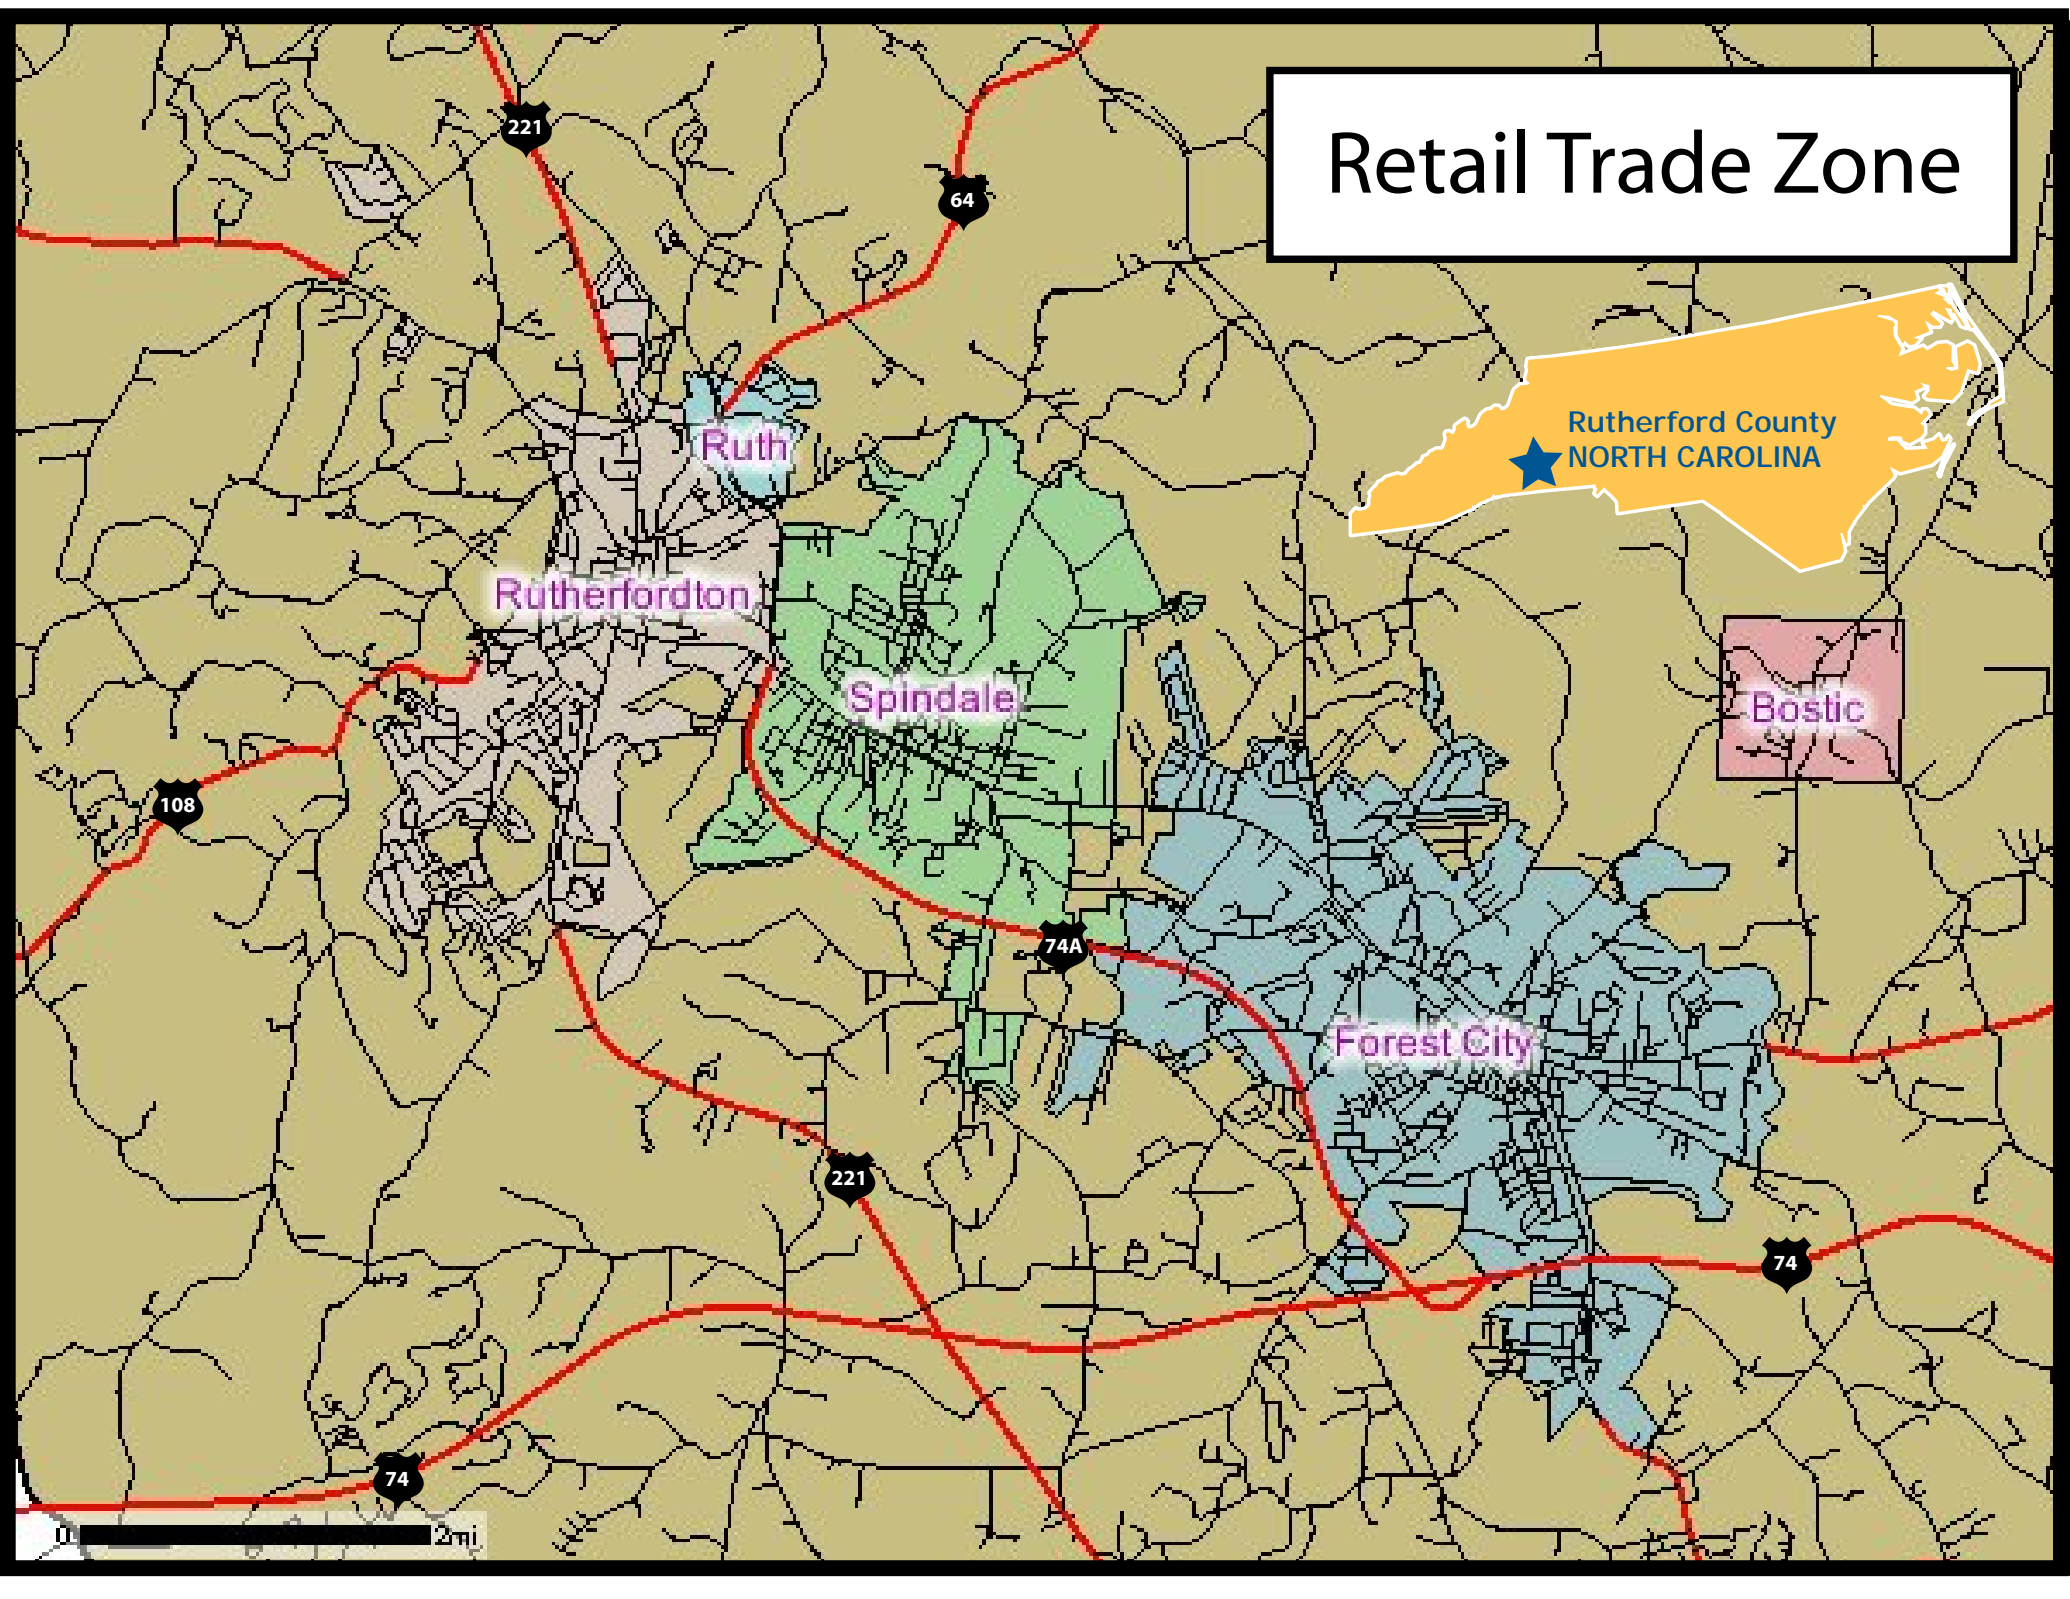

Retail Trade Zone

Rutherford County
NORTH CAROLINA

Bostic

Forest City

Spindale

Rutherfordton

Ruth

74

221

74A

74

108

64

221

0 2mi