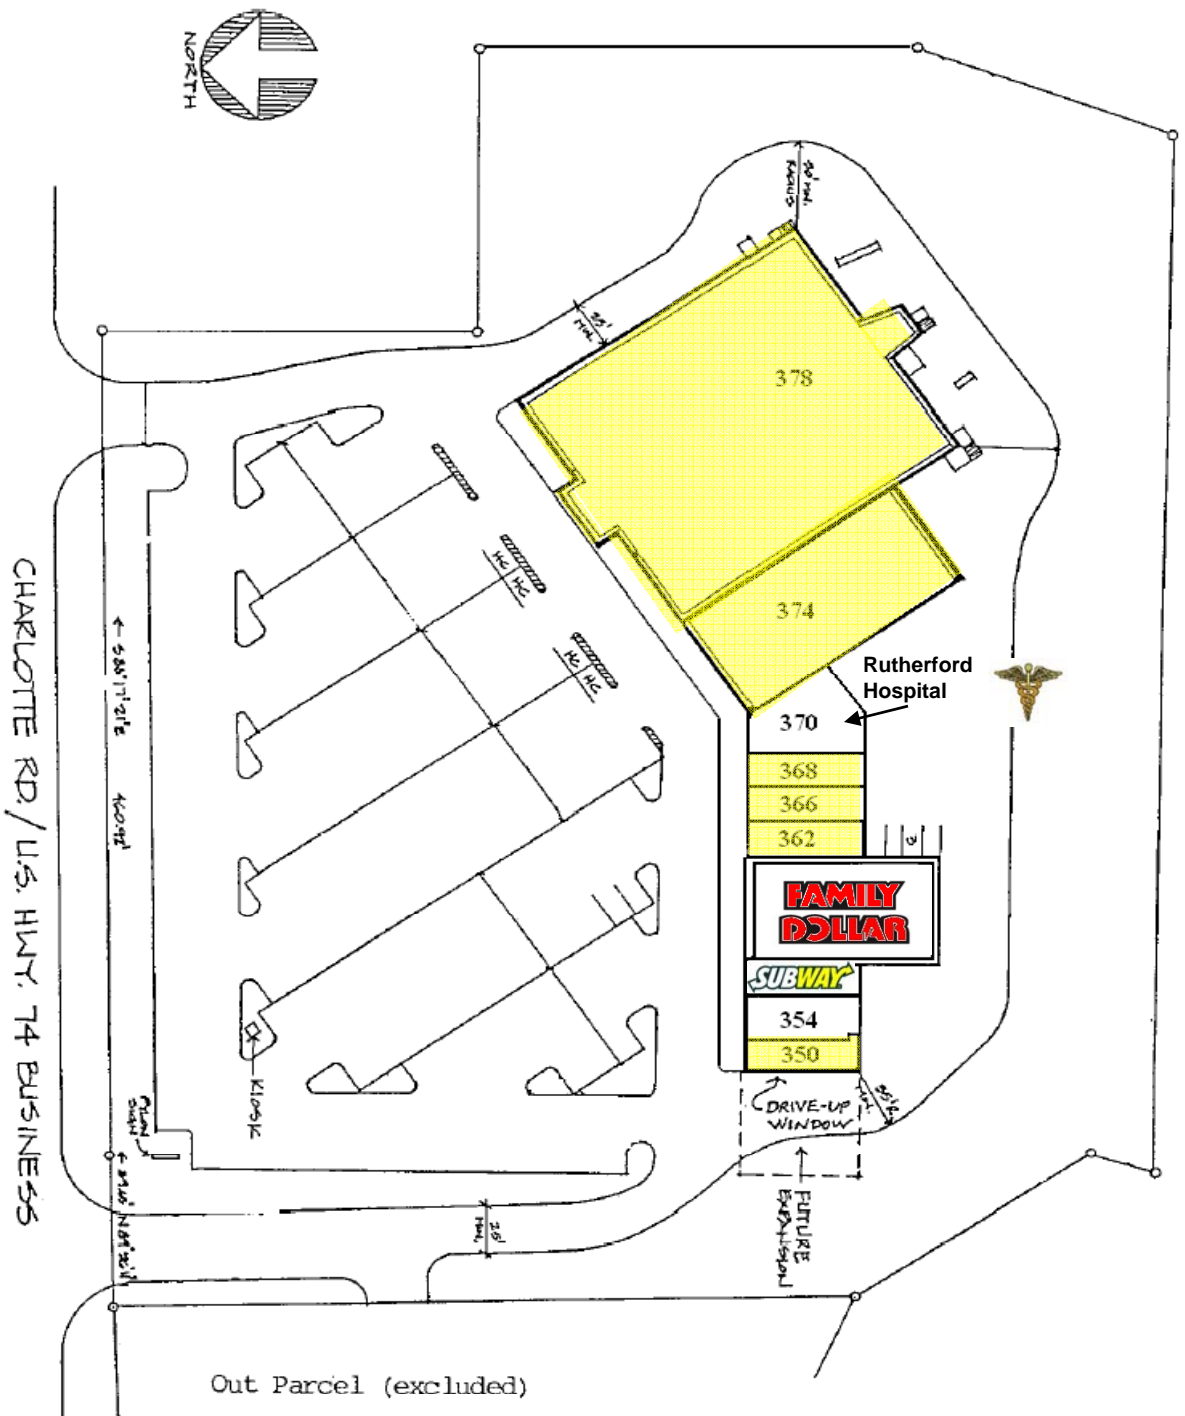

Rutherford, Square Rutherfordton, North Carolina

Charlotte Rd. (US Hwy 74), Rutherfordton, NC

DEMOGRAPHICS

7 MILE RADII

AVG. INCOME: \$40,996

TOTAL POPULATION: 32,983

RUTHERFORD SQUARE FEATURING:

- A 54,000 SQ. FT. NEIGHBORHOOD SHOPPING CENTER
- RETAIL SHOPPING CENTER ACCESSIBLE FROM HWY 221
- TRAFFIC COUNT: 11,000 VPD

For More Information Please Contact: Collett & Associates

Phil Neari: Mobile 336.408.2370 or pneari@neariassociates.com

Suite	Space
350	810 Sq. Ft.
354	1,730 Sq. Ft.
356	1,060 Sq. Ft.
358	6,000 Sq. Ft.
362	1,200 Sq. Ft.
366	1,200 Sq. Ft.
368	1,200 Sq. Ft.
370	2,080 Sq. Ft.
374	8,450 Sq. Ft.
378	30,280 Sq. Ft.